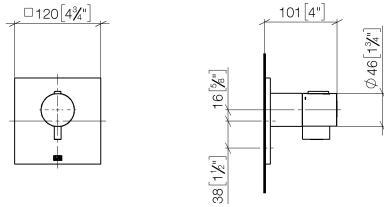

36 501 985

- cover plate 120 x 120 mm
- temperature control handle with safety limit stop at 38°C
- thermostat cartridge

Fits: IMO, MEM, CL.1, CYO

	Chrome	36 501 985-00
	Brushed Platinum	36 501 985-06
	Platinum	36 501 985-08
	Dark Chrome	36 501 985-19
	Brushed Durabrass (23kt Gold)	36 501 985-28
	Matte Black	36 501 985-33
	Brushed Champagne (22kt Gold)	36 501 985-46
	Champagne (22kt Gold)	36 501 985-47
	Brushed Chrome	36 501 985-93
	Brushed Dark Platinum	36 501 985-99

Required miscellaneous

xTOOL Concealed thermostat module without volume control - 35 503 970 90
 •max. recess depth 160 mm
 •min. recess depth 95 mm

Recommended miscellaneous

xGRID Attachment set for integrating in the dry wall construction - 12 340 970 90

Required miscellaneous

xGRID Installation track 555 mm - 12 360 970 90

36 501 985

mm [inches]

Certificates

WRAS_2011026.

DVGW_DW-
6512DN0706.

LGA_29930.