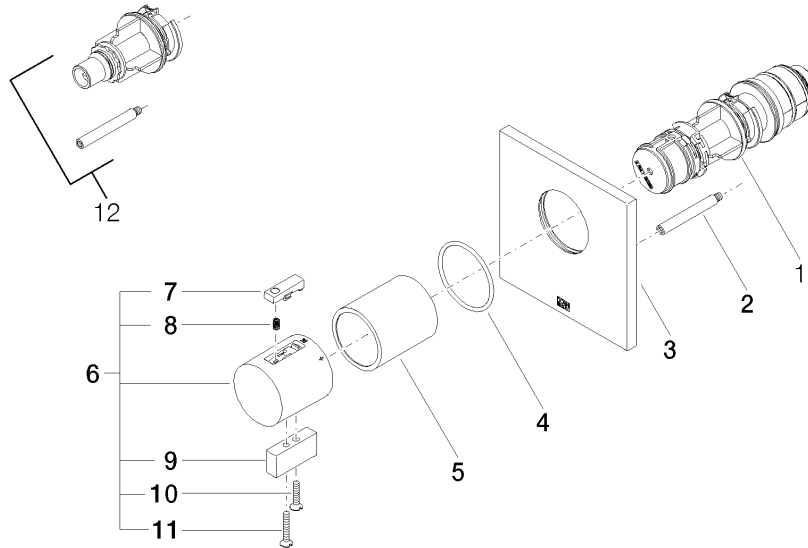

36 501 985

- cover plate 120 x 120 mm
- temperature control handle with safety limit stop at 38°C
- thermostat cartridge

Fits: IMO, MEM, CL.1, CYO

	Chrome	36 501 985-00
	Brushed Platinum	36 501 985-06
	Platinum	36 501 985-08
	Dark Chrome	36 501 985-19
	Brushed Durabrass (23kt Gold)	36 501 985-28
	Matte Black	36 501 985-33
	Brushed Champagne (22kt Gold)	36 501 985-46
	Champagne (22kt Gold)	36 501 985-47
	Brushed Chrome	36 501 985-93
	Brushed Dark Platinum	36 501 985-99

Required miscellaneous

xTOOL Concealed thermostat module without volume control - 35 503 970 90
 •max. recess depth 160 mm
 •min. recess depth 95 mm

Recommended miscellaneous

xGRID Attachment set for integrating in the dry wall construction - 12 340 970 90

Required miscellaneous

xGRID Installation track 555 mm - 12 360 970 90

36 501 985

mm [inches]

Certificates

WRAS_2011026.

DVGW_DW-
6512DN0706.

LGA_29930.

LGA_29932.

36 501 985

Spare parts list

No.	Item Number	Name	Quantity used	Delivery time
1	90 15 02 063 00 90	cartridge	1	2
2	90 31 09 095 00 90	bar	1	2
3	09 11 02 196-00	cover	1	60
4	90 14 10 049 00 90	seal	1	2
5	90 21 02 112 00-00	sleeve	1	10
6	04 17 33 006 00-00	handle	1	60
7	90 21 33 011 00-13	handle	1	2
8	90 16 02 027 00 90	spring	1	2
9	09 20 33 006-00	handle	1	10
10	09 30 30 159-00	screw	1	10
11	09 30 30 160-00	screw	1	10
12	12 178 970 90	Extension 46 mm -	1	2